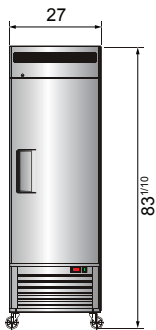

PLAN VIEW

MBF8505GR