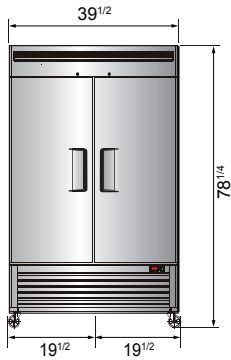

Toll Free: 855-855-0399 Email: info@atosausa.com
 www.atosa.com | www.atosausa.com
 California, Colorado, Florida, Georgia, Illinois,
 New Jersey, Ohio, Texas, Washington

SPECIFICATIONS

Models	Door	Capacity (Cu.Ft.)	Shelves	Casters (inch)	Amps (A)	Voltage (V/Hz/Ph)	HP	Refrigerant	Exterior Dimensions (inch)	Net Weight (lbs)	Gross Weight (lbs)
MBF8505GR	1	19.1	3	4	2.1	115/60/1	1/7	R290	27×31 ^{7/10} ×83 ^{1/10}	249	282
MBF8506GR	2	28.5	6	4	3.2	115/60/1	1/5	R290	39 ^{1/2} ×31 ^{7/10} ×83 ^{1/10}	317	365
MBF8507GR	2	43.8	6	4	3.2	115/60/1	1/5	R290	54 ^{2/5} ×31 ^{7/10} ×83 ^{1/10}	397	452
MBF8508GR	3	68	9	4	4.2	115/60/1	1/4	R290	81 ^{9/10} ×31 ^{7/10} ×83 ^{1/10}	538	615

PLAN VIEW

MBF8505GR

MBF8506GR

MBF8507GR

MBF8508GR

*Interior Dimensions

SELF-CLOSING AND STAY OPEN DOOR FEATURE

Casters