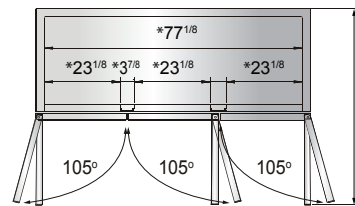

Toll Free: 855-855-0399 Email: info@atosausa.com
 www.atosa.com | www.atosausa.com
 California, Colorado, Florida, Georgia, Illinois,
 New Jersey, Ohio, Texas, Washington

SPECIFICATIONS

Models	Door	Capacity (Cu.Ft.)	Shelves	Casters (inch)	Amps (A)	Voltage (V/Hz/Ph)	HP	Refrigerant	Exterior Dimensions (inch)	Net Weight (lbs)	Gross Weight (lbs)
MBF8505GR	1	19.1	3	4	2.1	115/60/1	1/7	R290	27×31 ^{7/10} ×83 ^{1/10}	249	282
MBF8506GR	2	28.5	6	4	3.2	115/60/1	1/5	R290	39 ^{1/2} ×31 ^{7/10} ×83 ^{1/10}	317	365
MBF8507GR	2	43.8	6	4	3.2	115/60/1	1/5	R290	54 ^{2/5} ×31 ^{7/10} ×83 ^{1/10}	397	452
MBF8508GR	3	68	9	4	4.2	115/60/1	1/4	R290	81 ^{9/10} ×31 ^{7/10} ×83 ^{1/10}	538	615

PLAN VIEW

MBF8505GR

MBF8506GR

MBF8507GR

MBF8508GR

*Interior Dimensions

SELF-CLOSING AND STAY OPEN DOOR FEATURE

Casters