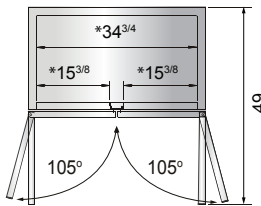

Toll Free: 855-855-0399 Email: info@atosausa.com
 www.atosa.com | www.atosausa.com
 California, Colorado, Florida, Georgia, Illinois,
 New Jersey, Ohio, Texas, Washington

SPECIFICATIONS

Models	Door	Capacity (Cu.Ft.)	Shelves	Casters (inch)	Amps (A)	Voltage (V/Hz/Ph)	HP	Refrigerant	Exterior Dimensions (inch)	Net Weight (lbs)	Gross Weight (lbs)
MBF8505GR	1	19.1	3	4	2.1	115/60/1	1/7	R290	27×31 ^{7/10} ×83 ^{1/10}	249	282
MBF8506GR	2	28.5	6	4	3.2	115/60/1	1/5	R290	39 ^{1/2} ×31 ^{7/10} ×83 ^{1/10}	317	365
MBF8507GR	2	43.8	6	4	3.2	115/60/1	1/5	R290	54 ^{2/5} ×31 ^{7/10} ×83 ^{1/10}	397	452
MBF8508GR	3	68	9	4	4.2	115/60/1	1/4	R290	81 ^{9/10} ×31 ^{7/10} ×83 ^{1/10}	538	615

PLAN VIEW

MBF8505GR

MBF8506GR

MBF8507GR

MBF8508GR

*Interior Dimensions

SELF-CLOSING AND STAY OPEN DOOR FEATURE

Casters