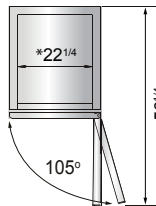

Toll Free: 855-855-0399 Email: info@atosausa.com
 www.atosa.com | www.atosausa.com
 California, Colorado, Florida, Georgia, Illinois,
 New Jersey, Ohio, Texas, Washington

SPECIFICATIONS

Models	Door	Capacity (Cu.Ft.)	Shelves	Casters (inch)	Amps (A)	Voltage (V/Hz/Ph)	HP	Refrigerant	Exterior Dimensions (inch)	Net Weight (lbs)	Gross Weight (lbs)
MBF8505GR	1	19.1	3	4	2.1	115/60/1	1/7	R290	27×31 ^{7/10} ×83 ^{1/10}	249	282
MBF8506GR	2	28.5	6	4	3.2	115/60/1	1/5	R290	39 ^{1/2} ×31 ^{7/10} ×83 ^{1/10}	317	365
MBF8507GR	2	43.8	6	4	3.2	115/60/1	1/5	R290	54 ^{2/5} ×31 ^{7/10} ×83 ^{1/10}	397	452
MBF8508GR	3	68	9	4	4.2	115/60/1	1/4	R290	81 ^{9/10} ×31 ^{7/10} ×83 ^{1/10}	538	615

PLAN VIEW

MBF8505GR

MBF8506GR

MBF8507GR

MBF8508GR

*Interior Dimensions

SELF-CLOSING AND STAY OPEN DOOR FEATURE

Casters