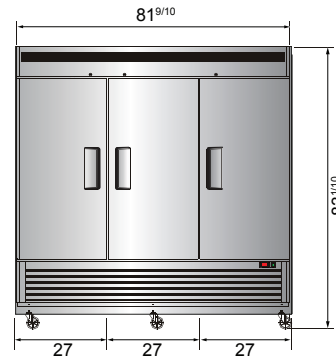

Toll Free: 855-855-0399 Email: info@atosausa.com
 www.atosa.com | www.atosausa.com
 California, Colorado, Florida, Georgia, Illinois,
 New Jersey, Ohio, Texas, Washington

SPECIFICATIONS

Models	Door	Capacity (Cu.Ft.)	Shelves	Casters (inch)	Amps (A)	Voltage (V/Hz/Ph)	HP	Refrigerant	Exterior Dimensions (inch)	Net Weight (lbs)	Gross Weight (lbs)
MBF8505GR	1	19.1	3	4	2.1	115/60/1	1/7	R290	27×31 ^{7/10} ×83 ^{1/10}	249	282
MBF8506GR	2	28.5	6	4	3.2	115/60/1	1/5	R290	39 ^{1/2} ×31 ^{7/10} ×83 ^{1/10}	317	365
MBF8507GR	2	43.8	6	4	3.2	115/60/1	1/5	R290	54 ^{2/5} ×31 ^{7/10} ×83 ^{1/10}	397	452
MBF8508GR	3	68	9	4	4.2	115/60/1	1/4	R290	81 ^{9/10} ×31 ^{7/10} ×83 ^{1/10}	538	615

PLAN VIEW

MBF8505GR

MBF8506GR

MBF8507GR

MBF8508GR

*Interior Dimensions

SELF-CLOSING AND STAY OPEN DOOR FEATURE

Casters